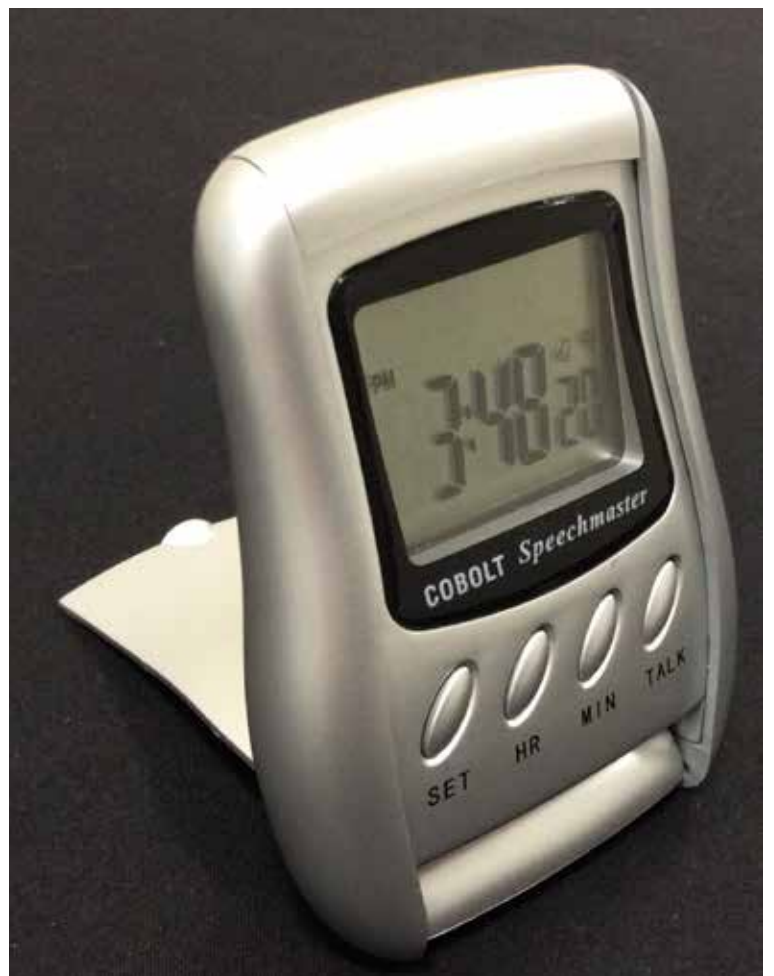

CODE: A74 £12.00 excl VAT £14.40 incl VAT