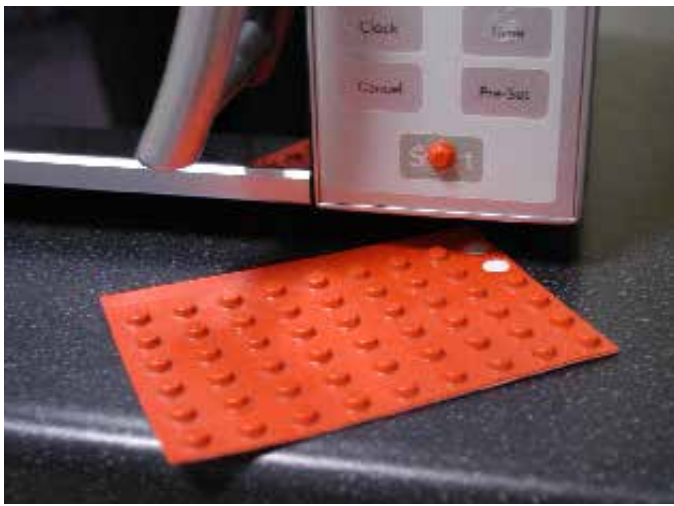

Bumpons

- Bumpon self adhesive dots are great for marking specific controls on kitchen implements, electronics, telephones, light and wall mounted switches, etc.
- 48 Self-adhesive dots per sheet