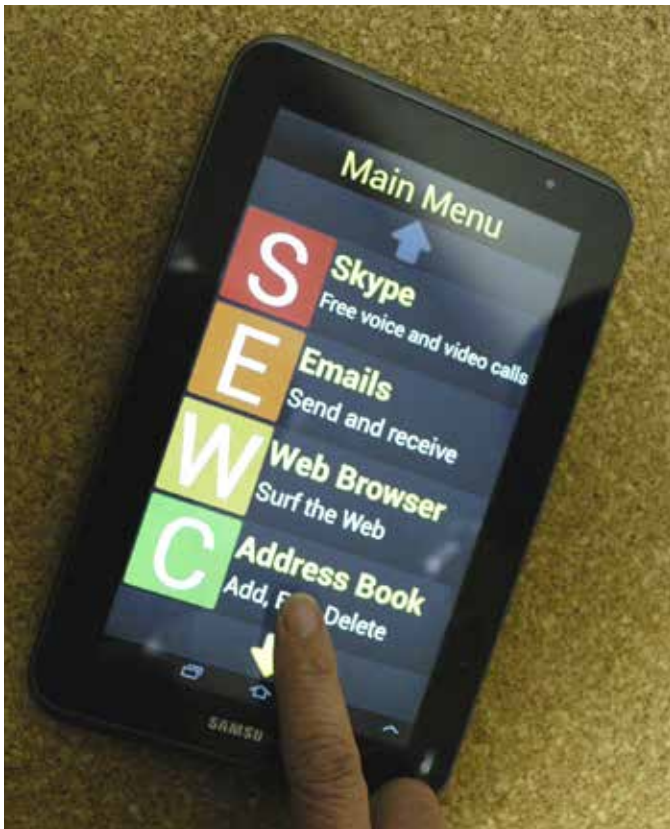

CODE: A161 £48.00

Cordless phone - twin handset

- Easy-to-see buttons
- Simple operation
- 2 dedicated speed dial memories
- 9 Fast Dial memories
- Phonebook Memory

CODE: A162 £66.00

Synapptic Phones and Tablets

Synapptic phones and tablets are designed for people who are blind or partially sighted. The software runs on Samsung Android phones and tablets. It has been designed to be easy to learn and use.

The Synapptic software can be installed on existing Android mobile phones or can be purchased as a complete set up device, ready to go.