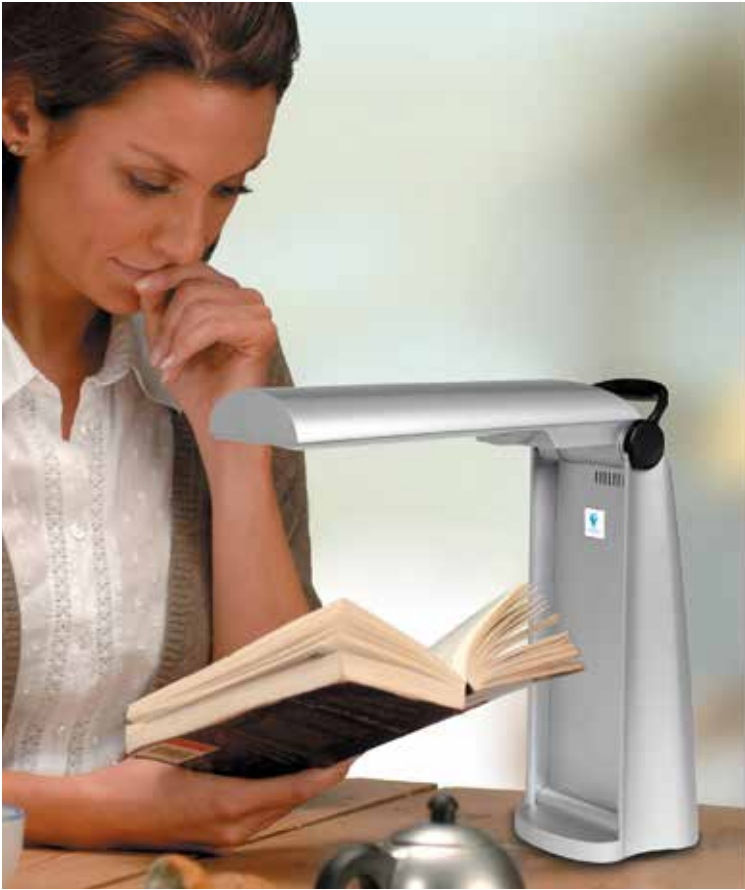

Portable Mains/ Battery lamp

- Use anywhere
- Ideal for reading, crafts, DIY, work and travel
- Rechargeable - up to 6 hours light
- 2 ways to power - Internal rechargeable battery (included) or plug in power supply (included)
- Daylight LEDs provide true colour matching
- Lamp brightness: 1,400 Lux at 30cm (12 inches)

CODE: LFLP2LED   £72.00