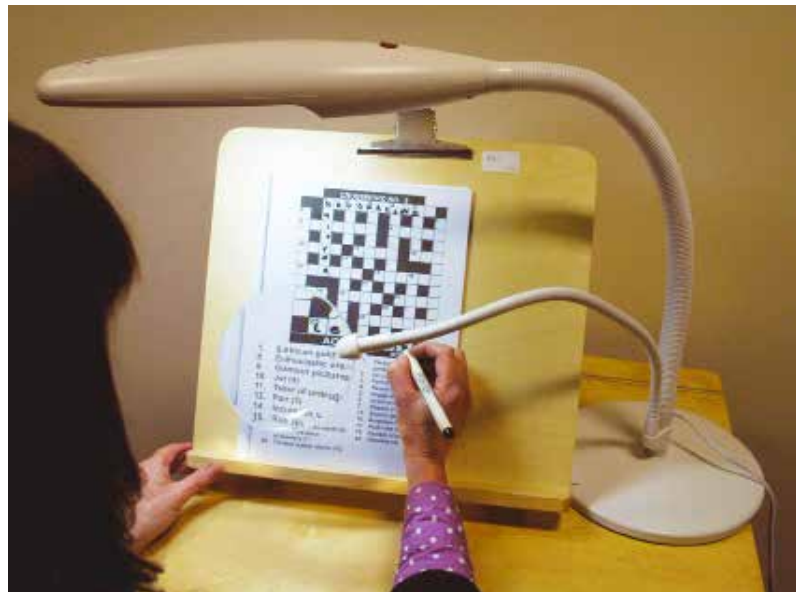

Adjustable Workboard

- Workboard with adjustable angle includes document clip and book rest
- Allows better posture for reading
- Moveable guide rail/line guide (optional extra - see below CODE A51G)

CODE: A51 £62.00

Optional Accessory

Adjustable guide support for A51 workboard (shown above)

CODE: A51G £30.00

Birthday/Anniversary book

- Page size A5
- Wire-o bound - so it opens flat
- Large format with a month over two pages
- Sample on the left