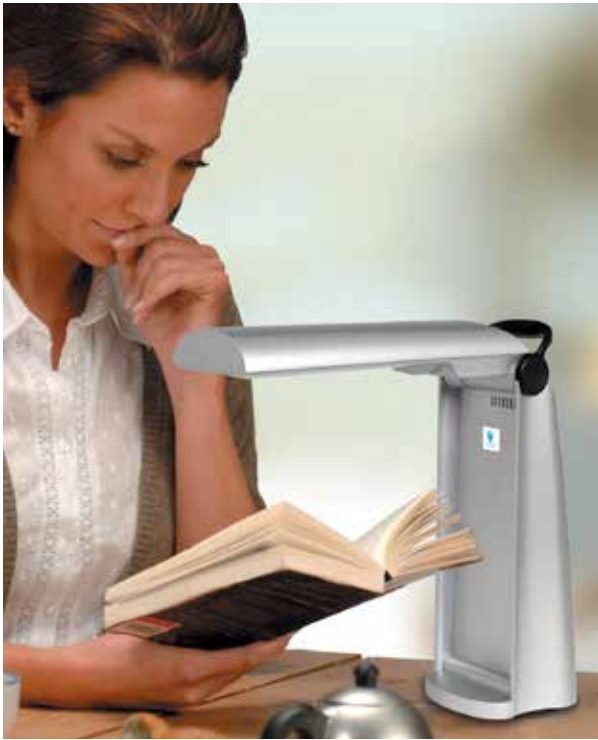

Portable Mains/ Battery lamp

- Use anywhere
- Ideal for reading, crafts, DIY, work and travel
- Rechargeable - up to 6 hours light
- 2 ways to power - Internal rechargeable battery (included) or plug in power supply (included)
- Daylight LEDs provide true colour matching
- Lamp brightness: 1,400 Lux at 30cm (12 inches)

CODE: LFLP2LED   £72.00