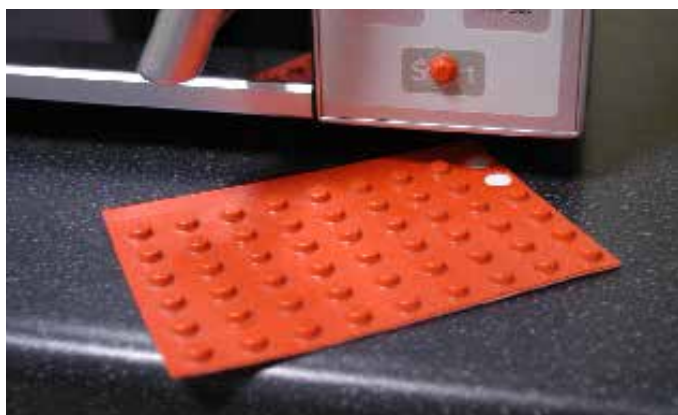

CODE: A90 £44.00 excl VAT £52.80 incl VAT

Bumpons

- Bumpon self adhesive dots are great for marking specific controls on kitchen implements, electronics, telephones, light and wall mounted switches, etc.
- 48 Self-adhesive dots per sheet