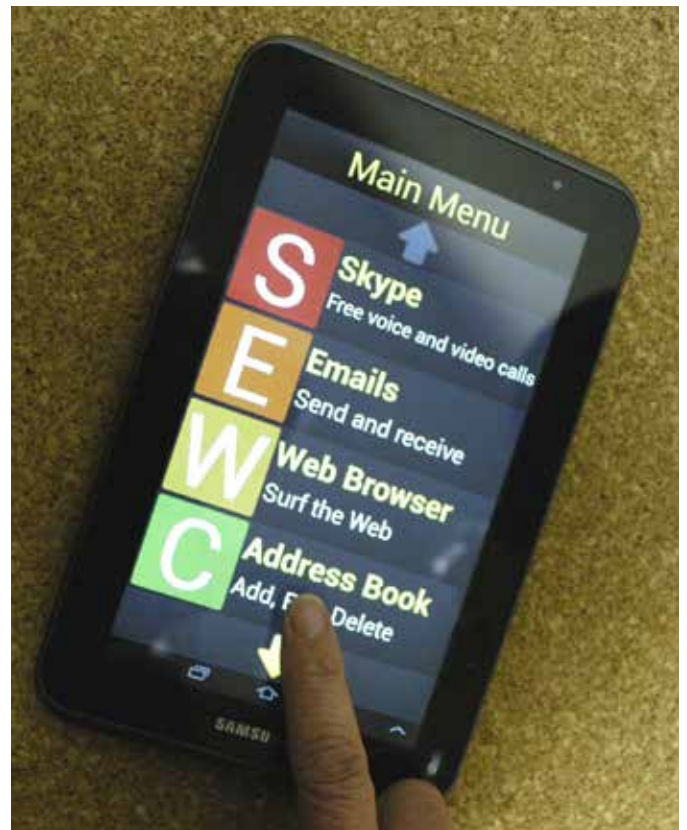

Synapptic Phones and Tablets

Synapptic phones and tablets are designed for people who are blind or partially sighted. The software runs on Samsung Android phones and tablets. It has been designed to be easy to learn and use.

The Synapptic software can be installed on existing Android mobile phones or can be purchased as a complete set up device, ready to go.

Please call The Partially Sighted Society on 01302 965195 for more information and prices on Synapptic software.

3 Button Auto Dial Mobile Phone

- GPS location
- One Touch dial to any of 3 pre-programmed numbers ONLY
- ICE (In Case of Emergency) button calls emergency services and the three pre-programmed numbers
- Receive text messages and all calls
- Built-in speaker phone
- Visual ring

NEW!

CODE: A170N
£125.00 excl VAT £150.00