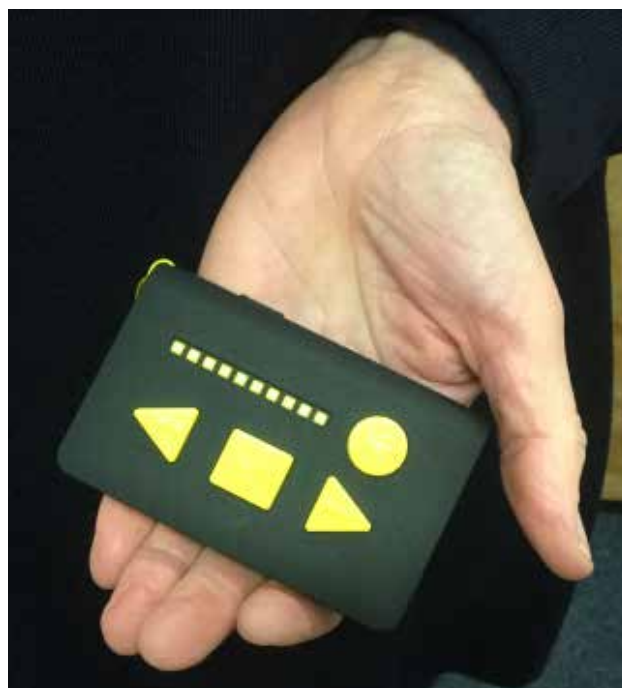

Solo USB Personal Audio MP3 Player

- Ideal for audio books & talking newspapers
- Real-voice audio battery level announcement
- Raised, shaped, tactile controls, including 'click' on/off wheel
- Ultra-portable, pocket sized player (86*55*18mm)
- Weighs just 60 grams
- USB C Charger included
- The player will always resume from the last playback point
- Keypad lock to avoid accidental button presses
- Bluetooth Transmitter (TX) able to drive Bluetooth headphones and speakers
- Built-in Li-ion battery with 3-8 hours playback per full charge

NEW!