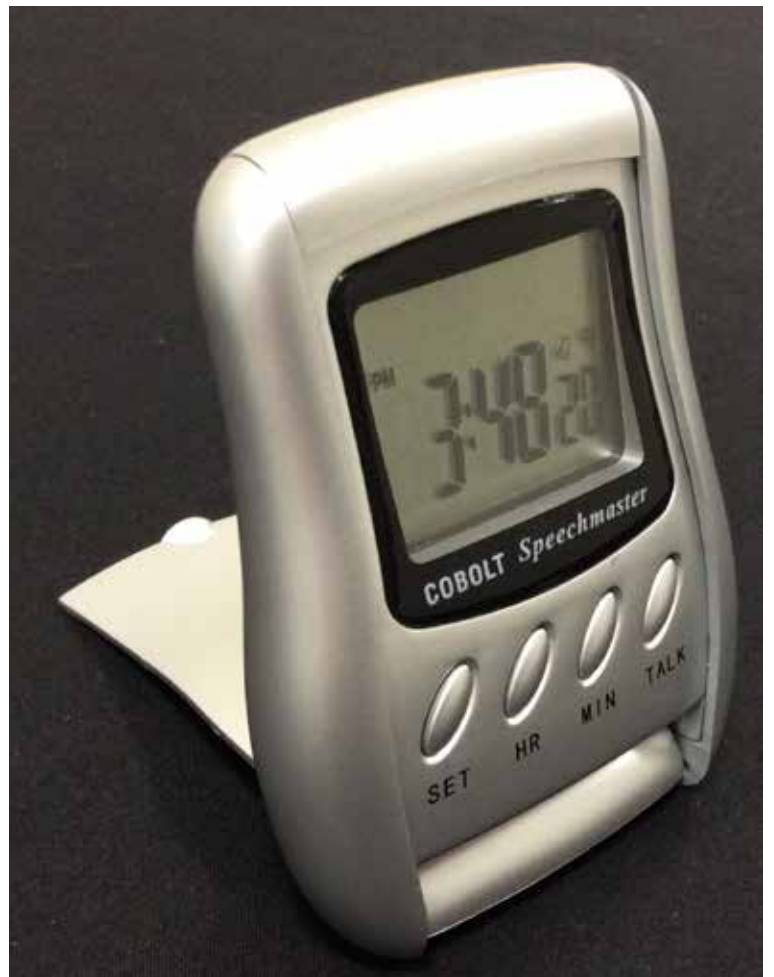

CODE: A74 £12.00 excl VAT £14.40 incl VAT