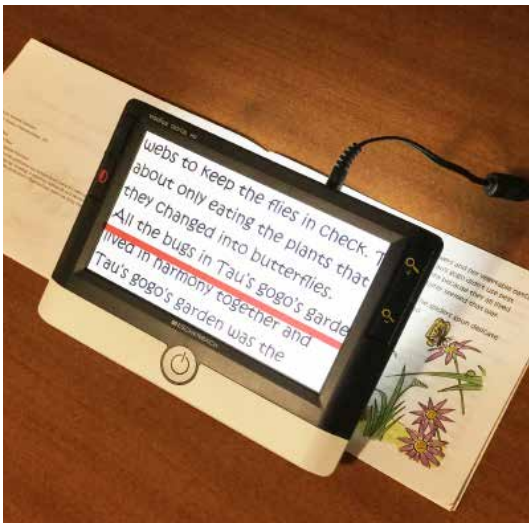

SmartLux Digital

- Large 5 inch 12.7 cm LCD HD (High Definition) display
- 5x, 7x, 9x or 12x magnification
- 5 different colour contrast modes
- Large and easy-to-use tactile buttons
- Images can be captured and up to 20 images can be stored
- Ideal for reading; can also be used for writing
- Adjustable LED lighting
- Lightweight and portable
- Automatic shut-off feature
- Approx 3 hours operating time; approx 2 hours charging time
- Hard coated screen with anti-glare layer

CODE: 9SMADIG £425.00 excl VAT £510.00 incl VAT

Pebble HD (High Definition)

- 4.3 inch LCD display
- Allows up to 20x magnification
- Six different viewing modes
- Large and easy-to-use and see tactile controls
- Built-in freeze-frame feature which allows you to capture an image and then magnify it
- Images can be transferred and stored on a PC
- Lightweight and portable with a folding handle with a 200 degree rotation to allow reading, magnifying objects, writing or in a hands-free position
- Comes with a convenient carrying case
- Adjustable LED lighting
- Display and announce time and date
- Approx 2.5 to 3 hours operating time once charged

Visolux HD

- Non-reflective (18 cm) LCD screen
- 2x - 22x magnification
- Automatic scrolling at the touch of a button
- 4 GB SD card for large memory capability
- HDMI connection to TV
- Optional reading line
- 14 colour combinations for individual preference
- Rechargeable battery for 3-5 hours use
- Upload images to a PC, charges via USB
- Includes carrying case, charger and international connectors