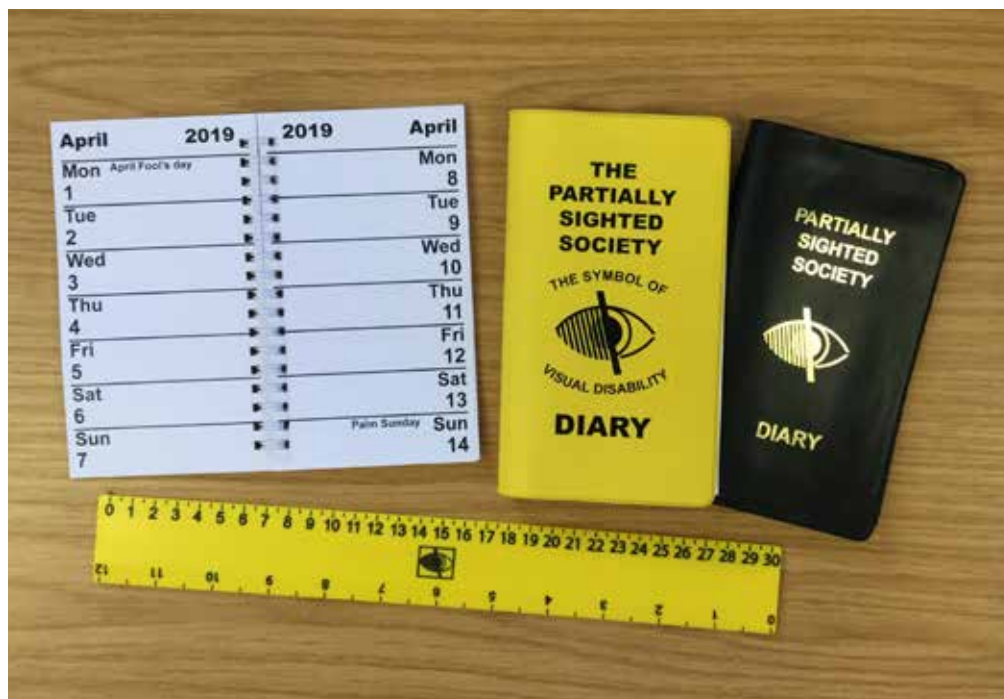

Diaries and Calendars

NB. Please note that ALL diaries and calendars have VAT inclusive prices as per HMRC regulations. VAT is payable whether you are registered partially sighted or not.

Pocket Diary

- Approx. 6.5 x 3.5 inches, 16 x 9 cms
- One week to a page
- Wraparound PVC cover, Yellow or black colour options