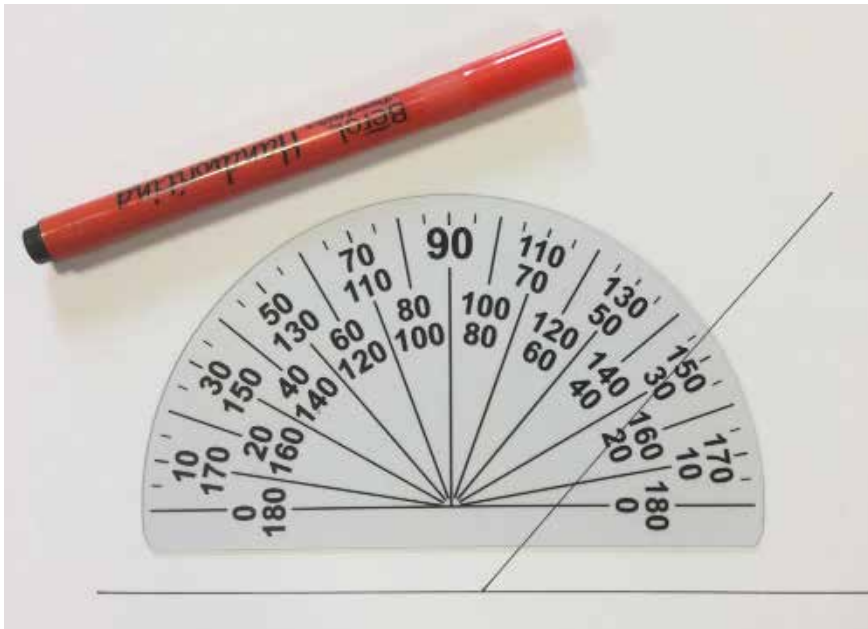

Large Print Protractor

- Designed by The Partially Sighted Society with large easy-to-read numbers.

CODE: A1PRO   £1.95